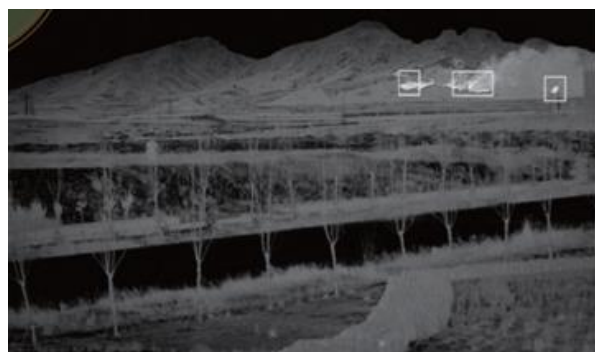

Applications:

Suitable for monitoring of water system, stock house, transportation, city security, crime, etc.