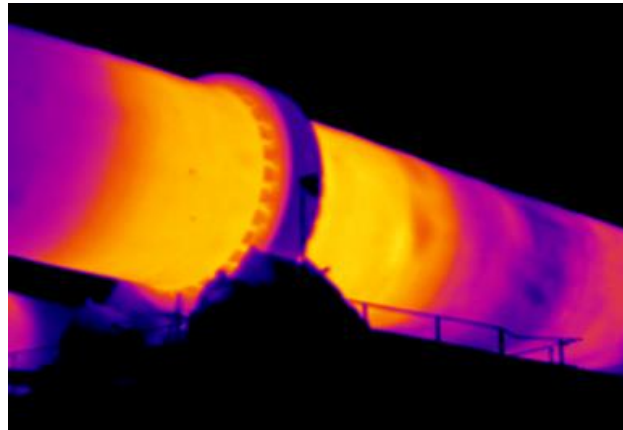

Single-Sensor Thermal Camera WLS-TS Series

Features:

- Up to 20km detection distance
- Thermal resolution up to 1280×1024
- VOx detectors based on MEMS technology
- IP Camera
- IP66 protection
- DC24V power (AC90V ~ 260V optional)
- Working temp: -35 ~ +55°C
- SDE image detail enhancement technology
- Intelligent function: Auto-tracking, Fire alarm, temp monitor etc.

Applications:

Suitable for monitoring of water system, stock house, transportation, city security, crime, etc.

Specific cartons subject to change without notice. Errors and misprints excepted. Pictures in this document may differ from these actual product. © 2020 Walson Electronic Technologies Inc.